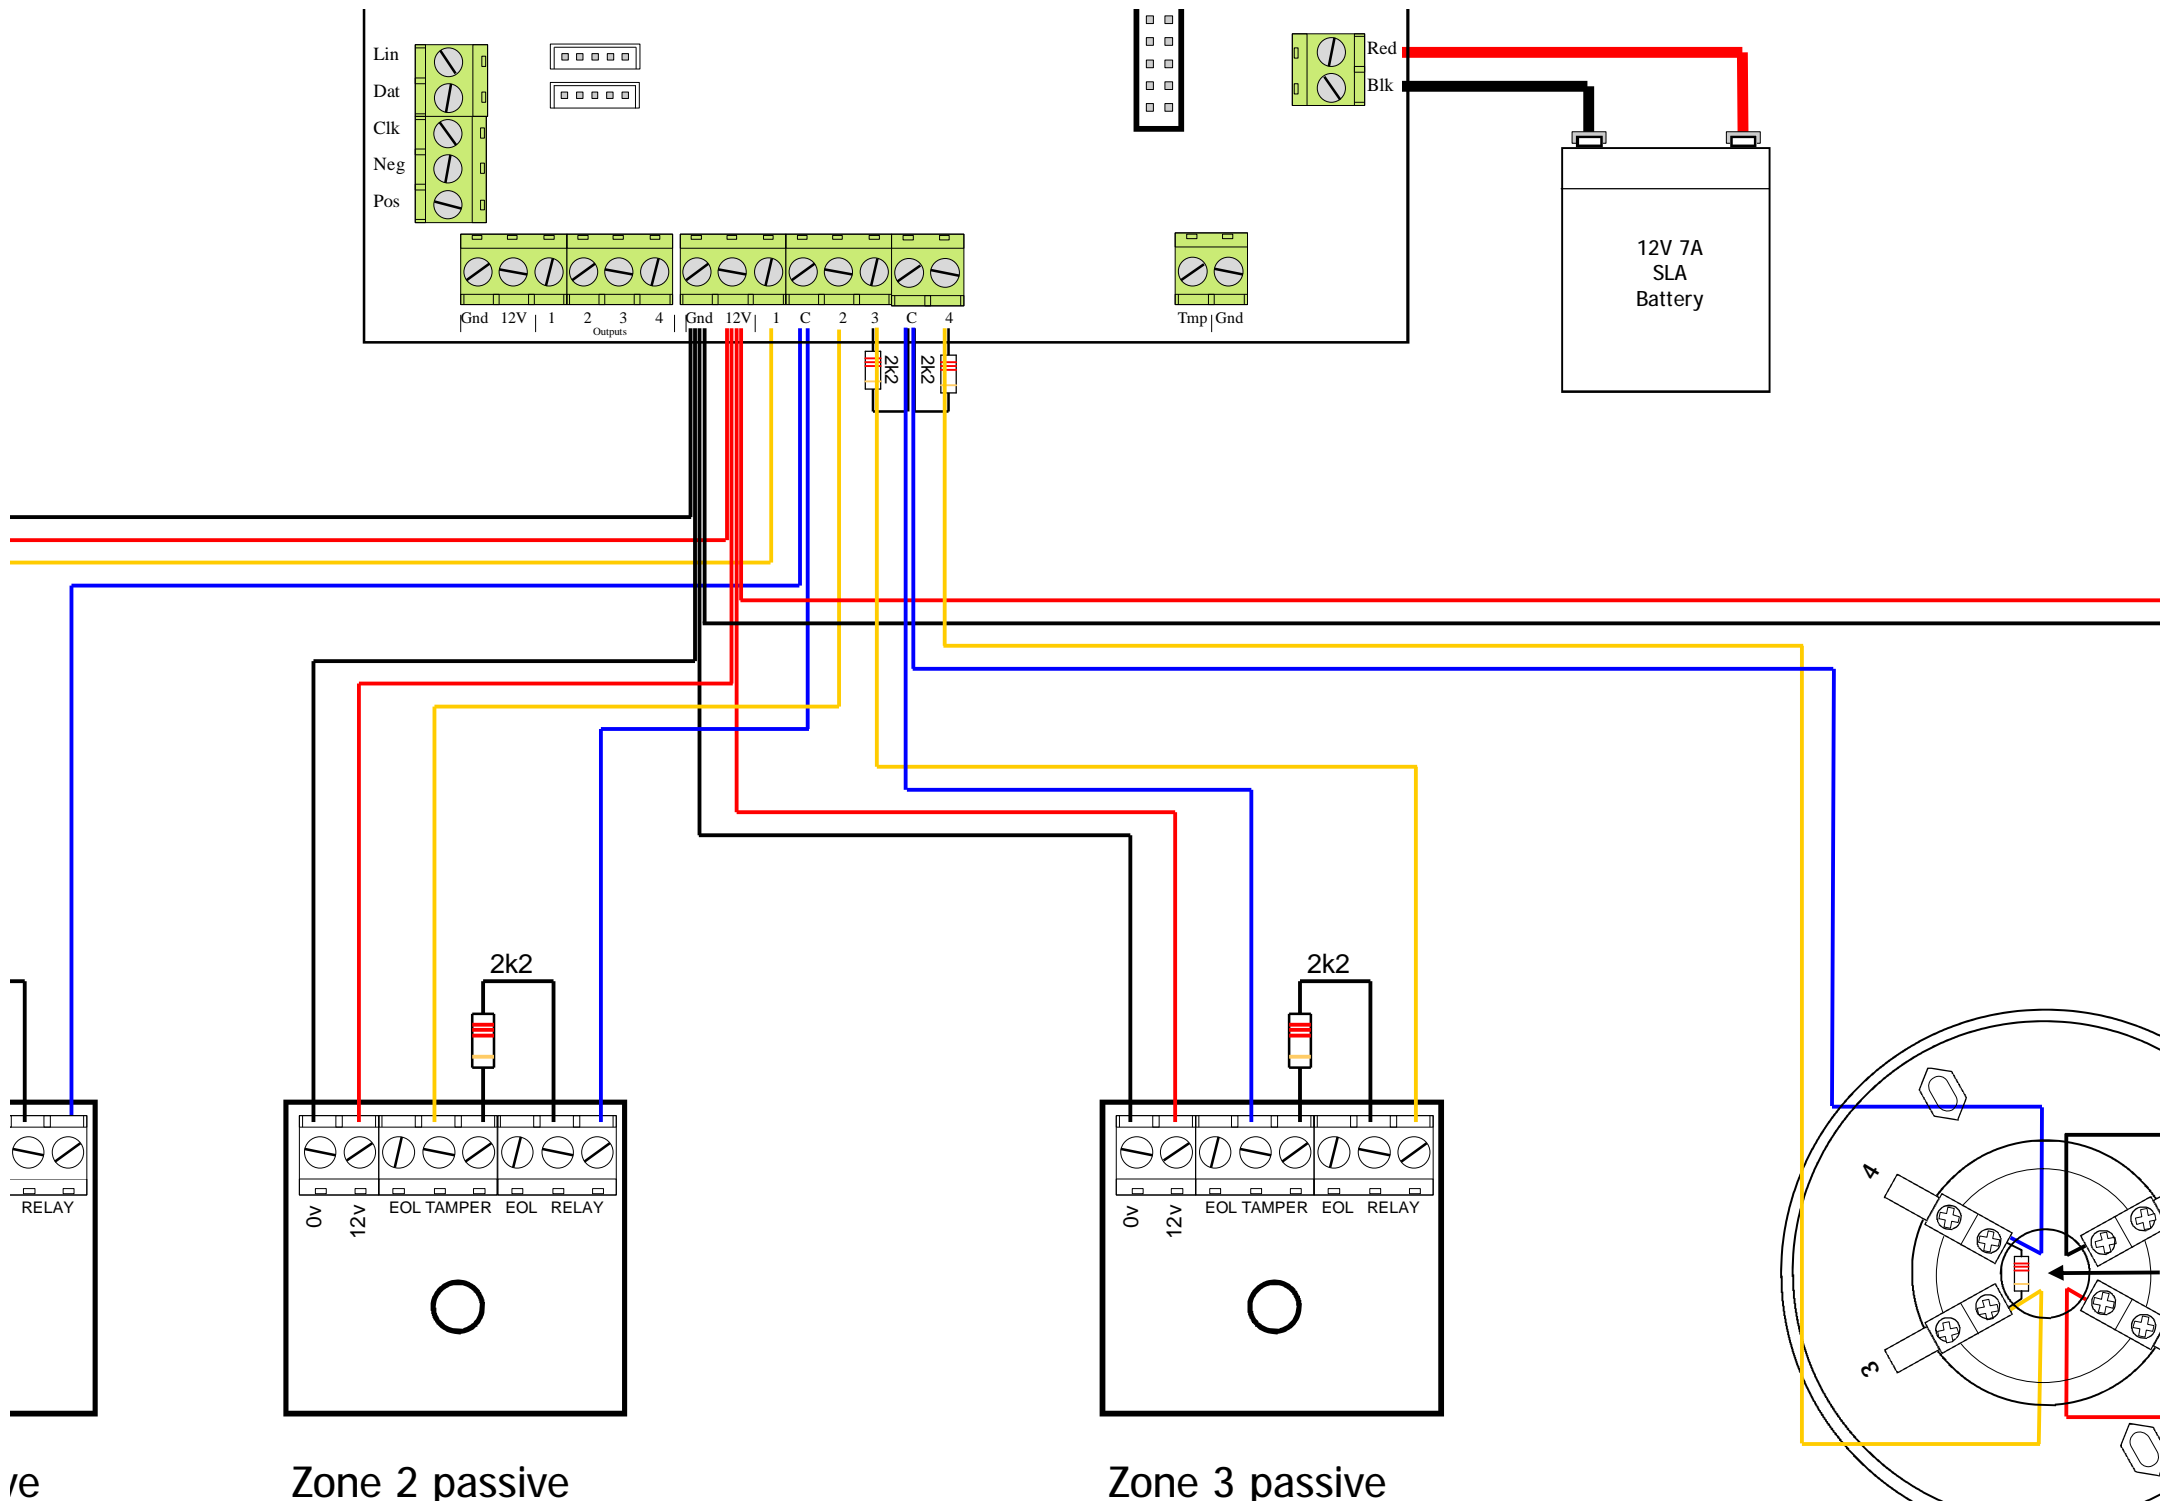

# ADSL FILTER WIRING ON ELITE S

ie

Zone 2 passive

Zone 3 passive

Smoke Detect  
High Zone  
Type 14

Zone 5 Passive

Zone 2 Passive

Zone 6 Passive

Zone 7  
Photoelectric  
Smoke Detector  
High Zone  
Type 15