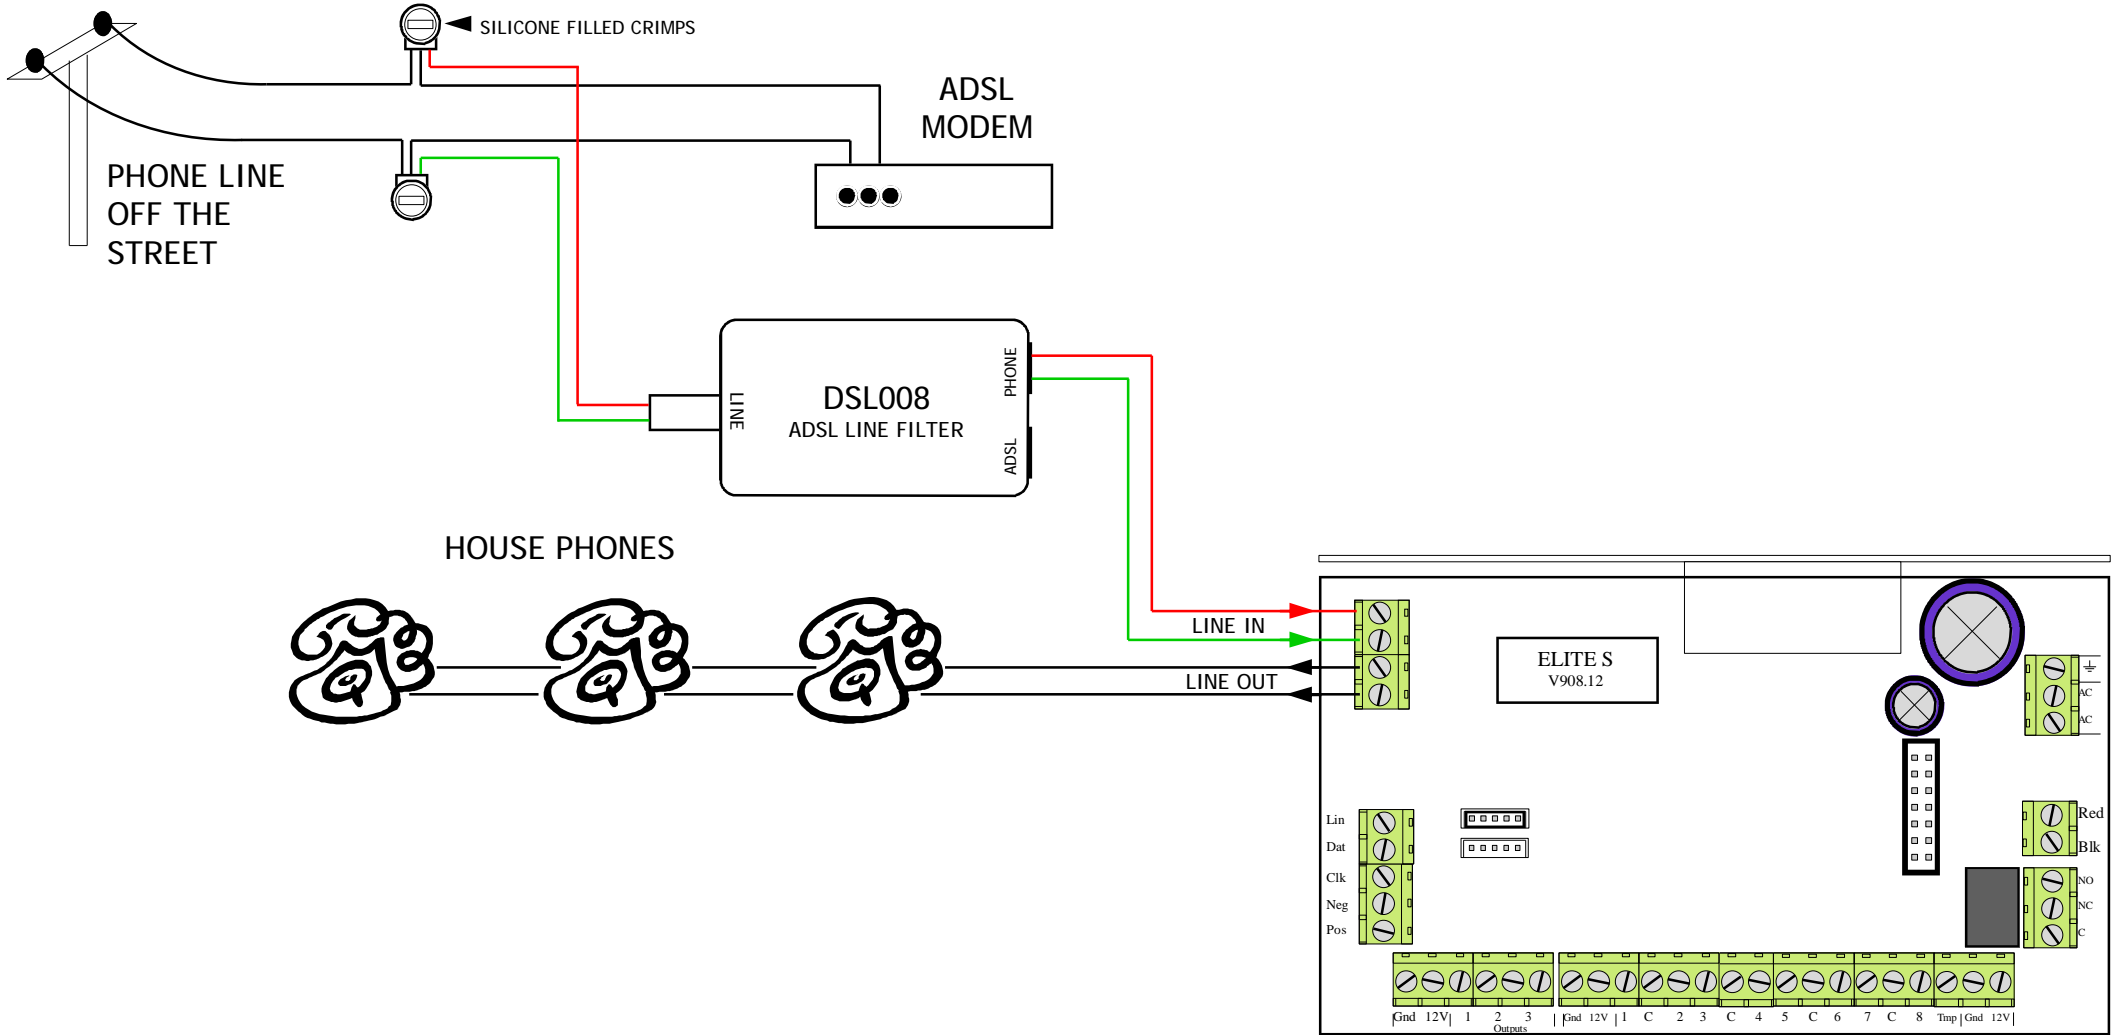

# ADSL FILTER WIRING ON ELITE S

ie

Zone 2 passive

Zone 3 passive

Smoke Detect  
High Zone  
Type 14

Zone 5 Passive

Zone 2 Passive

Zone 6 Passive

Zone 7  
Photoelectric  
Smoke Detector  
High Zone  
Type 15