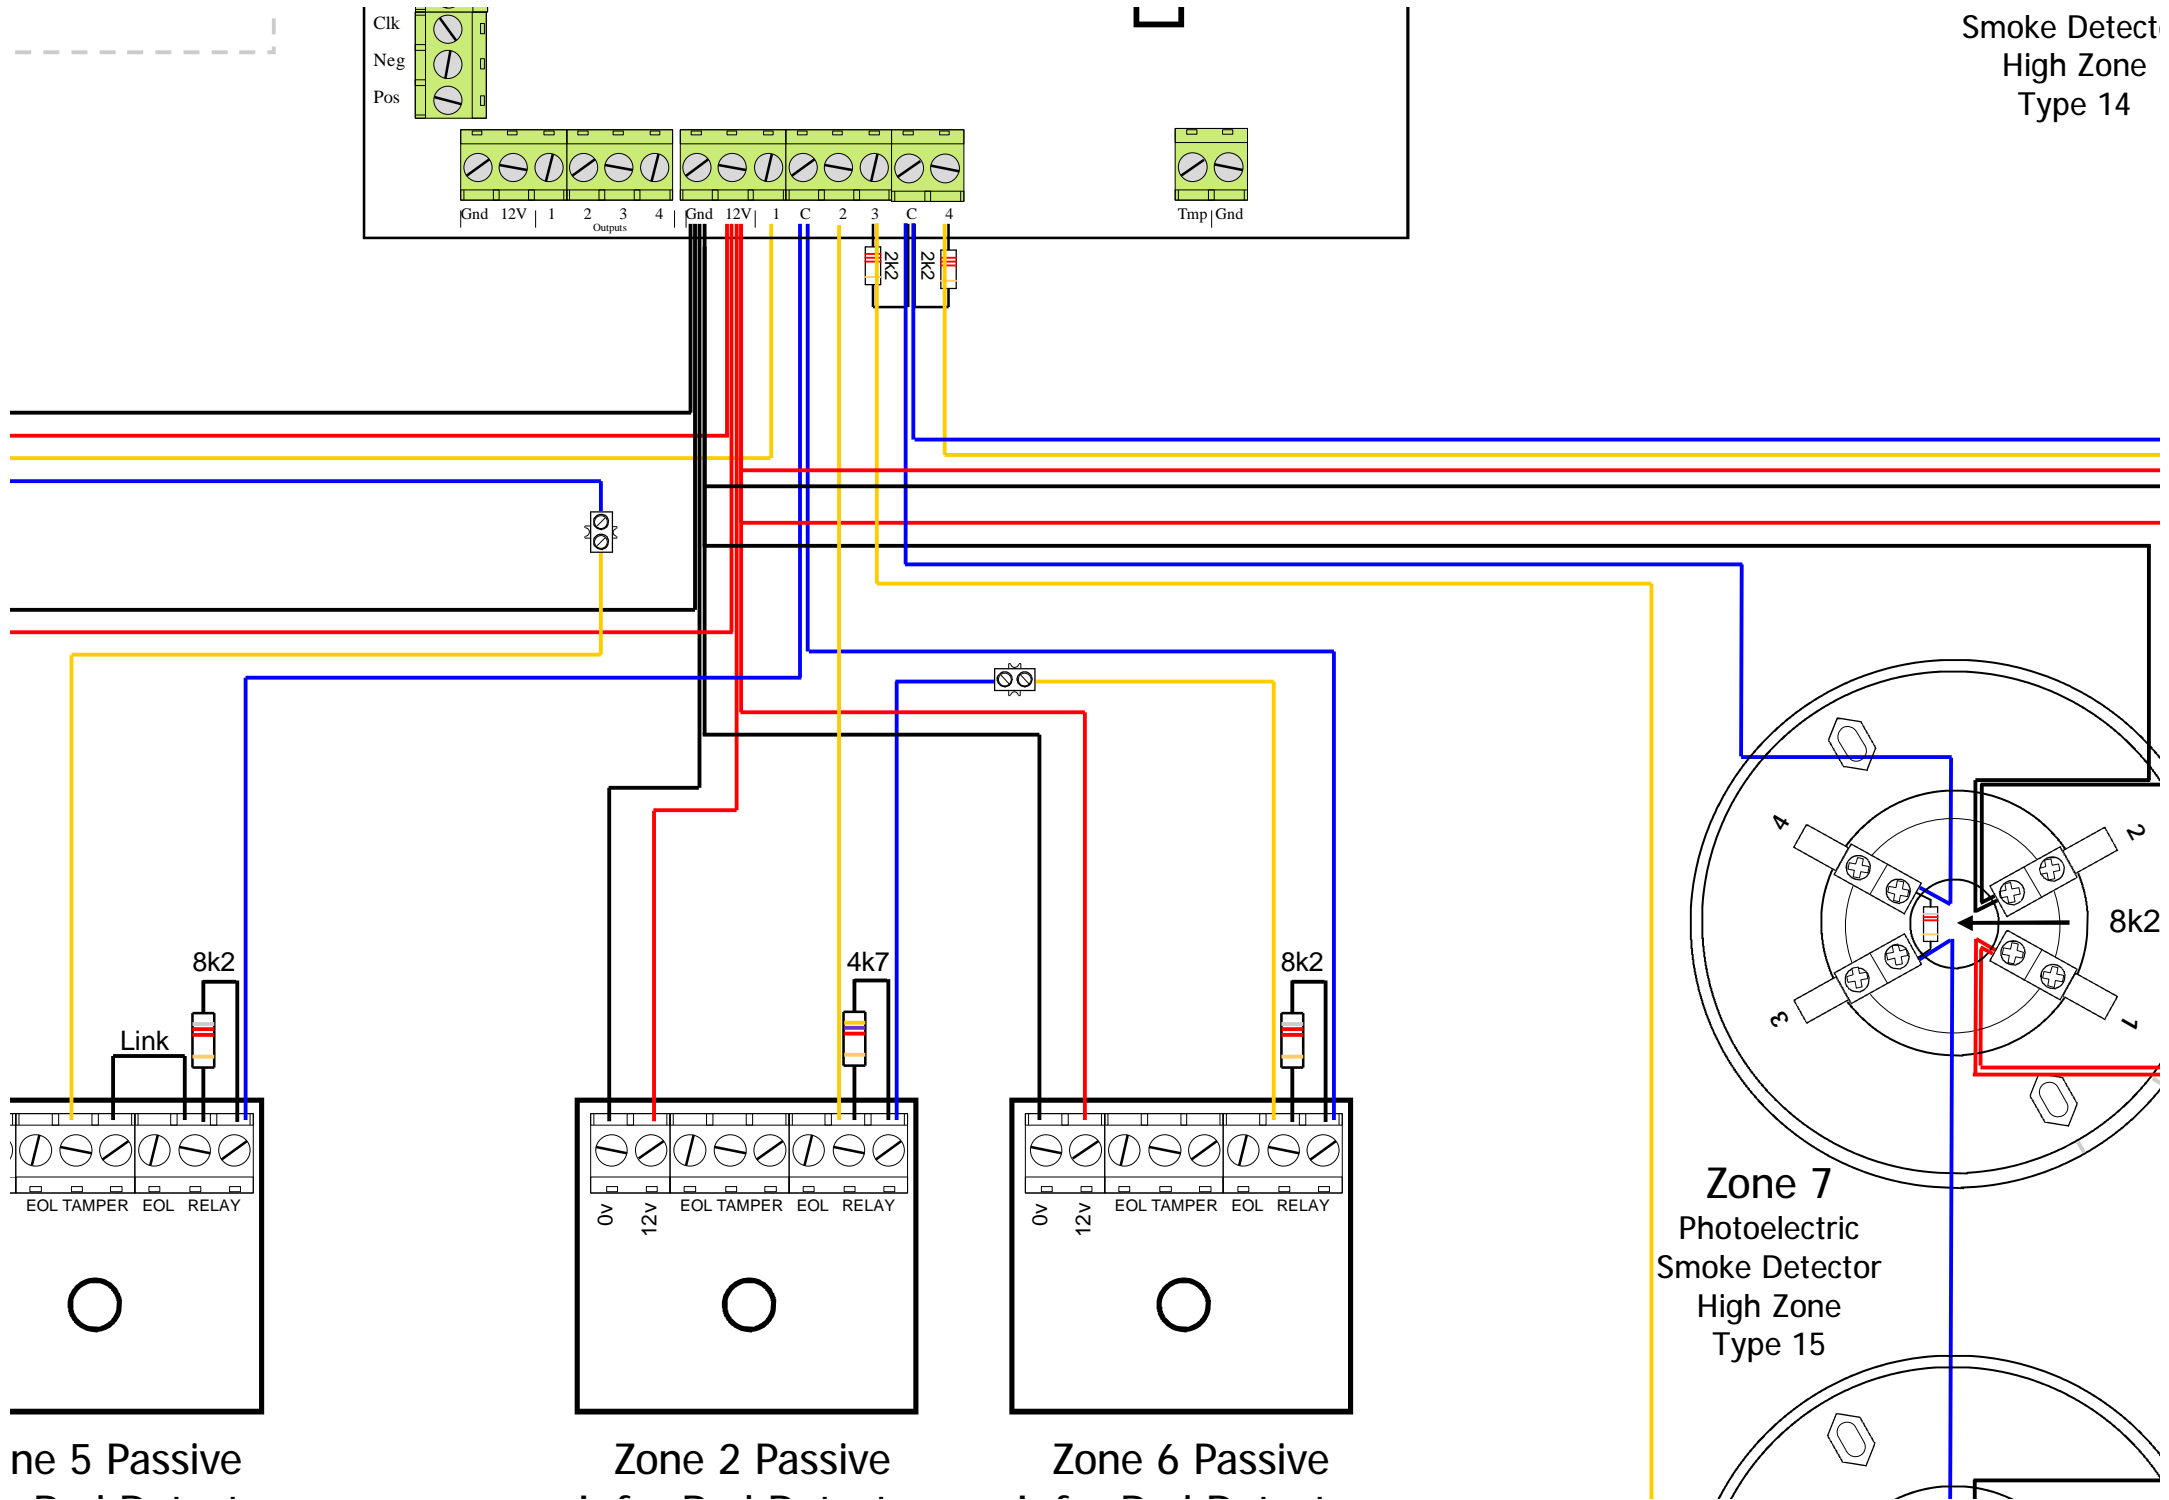

# ADSL FILTER WIRING ON ELITE S

ie

Zone 2 passive

Zone 3 passive

Smoke Detect  
High Zone  
Type 14

Zone 5 Passive

Zone 2 Passive

Zone 6 Passive

Zone 7  
Photoelectric  
Smoke Detector  
High Zone  
Type 15